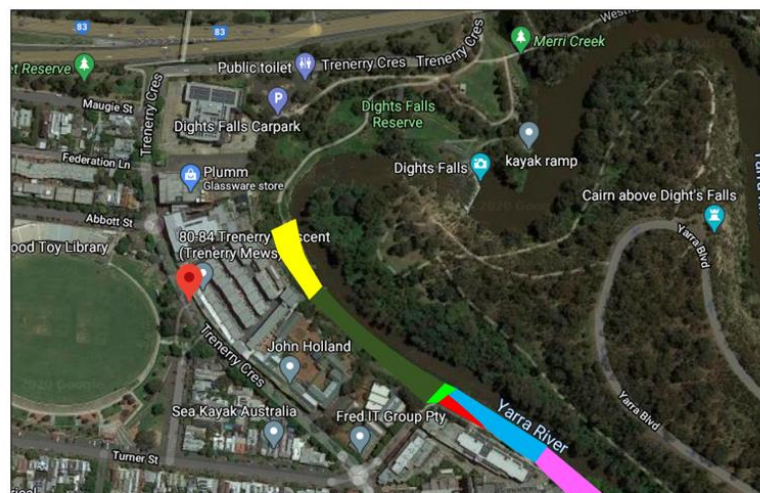

Abbotsford Riverbankers Calendar of Activities 2021-2022

			Sat 6	• SITEWALK	Sat 13	Weeding site prep river edge for Dec planting	Sat 20		Sat 27	• General weeding, mulching, terracing	Sat 4 (Dec)	
Dec		Wed 1 COMMITTEE MEETING	Mon 6	• SITEWALK	Mon 13	• Planting river edge	Mon 20	o Brushcut	Mon 27			
	Thu 2		Thu 9	• Planting river edge: ASIC zone ('mini floodplain)/ sea kayak zone/ Turner St riparian zone/Parks Vic riparian zone • Birdwatching 10am	Thu 16	• (Planting river edge)	Thu 23		Thu 30			
	Sat 4		Sat 11	• SITEWALK	Sat 18	• (Planting river edge)	Sat 25					
Jan			Mon 3	• SITEWALK	Mon 10	• Planting river edge	Mon 17		Mon 24			
			Thu 6	• Planting river edge • Birdwatching 10am	Thu 13	• Planting river edge	Thu 20		Thu 27			
	Sat 1		Sat 8	• SITEWALK	Sat 15	• Planting river edge	Sat 22		Sat 29			

Explanatory notes:

Operations areas

	(80-83 Trenerry Crescent (outside ARB management))
	Parks Victoria riverine/riparian zone
	VicRoads riverine/riparian zone
	'Sea Kayak' riparian zone
	Turner St 'Triangle' riverine/riparian zone
	ASIC riverine/riparian zone